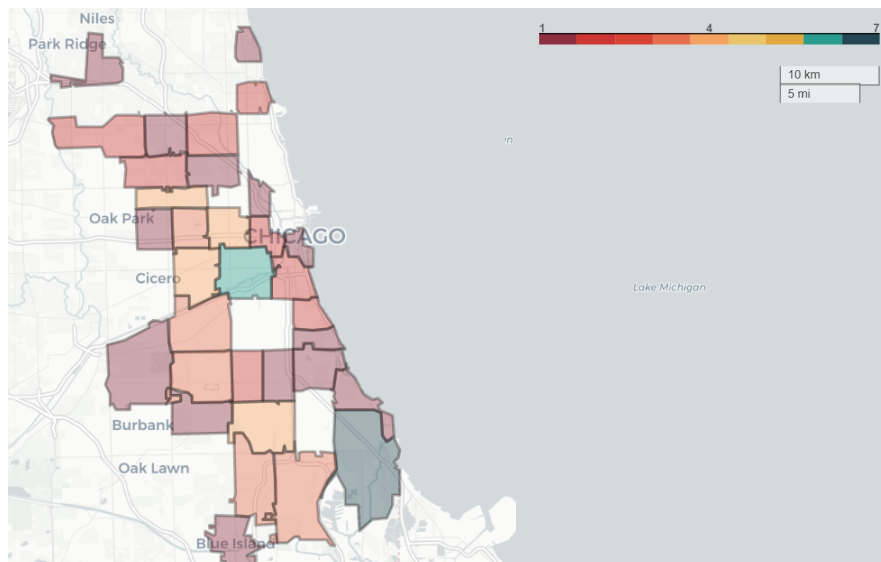

CITY-WIDE PRESENCE

CCF actively seeks to develop partnerships and programs in Chicago neighborhoods with the least access to empowering youth resources. We've hosted programs in 33 different zip codes in Chicago, predominantly on Chicago's south and west sides. We engage thousands of families each year during our chess activities.